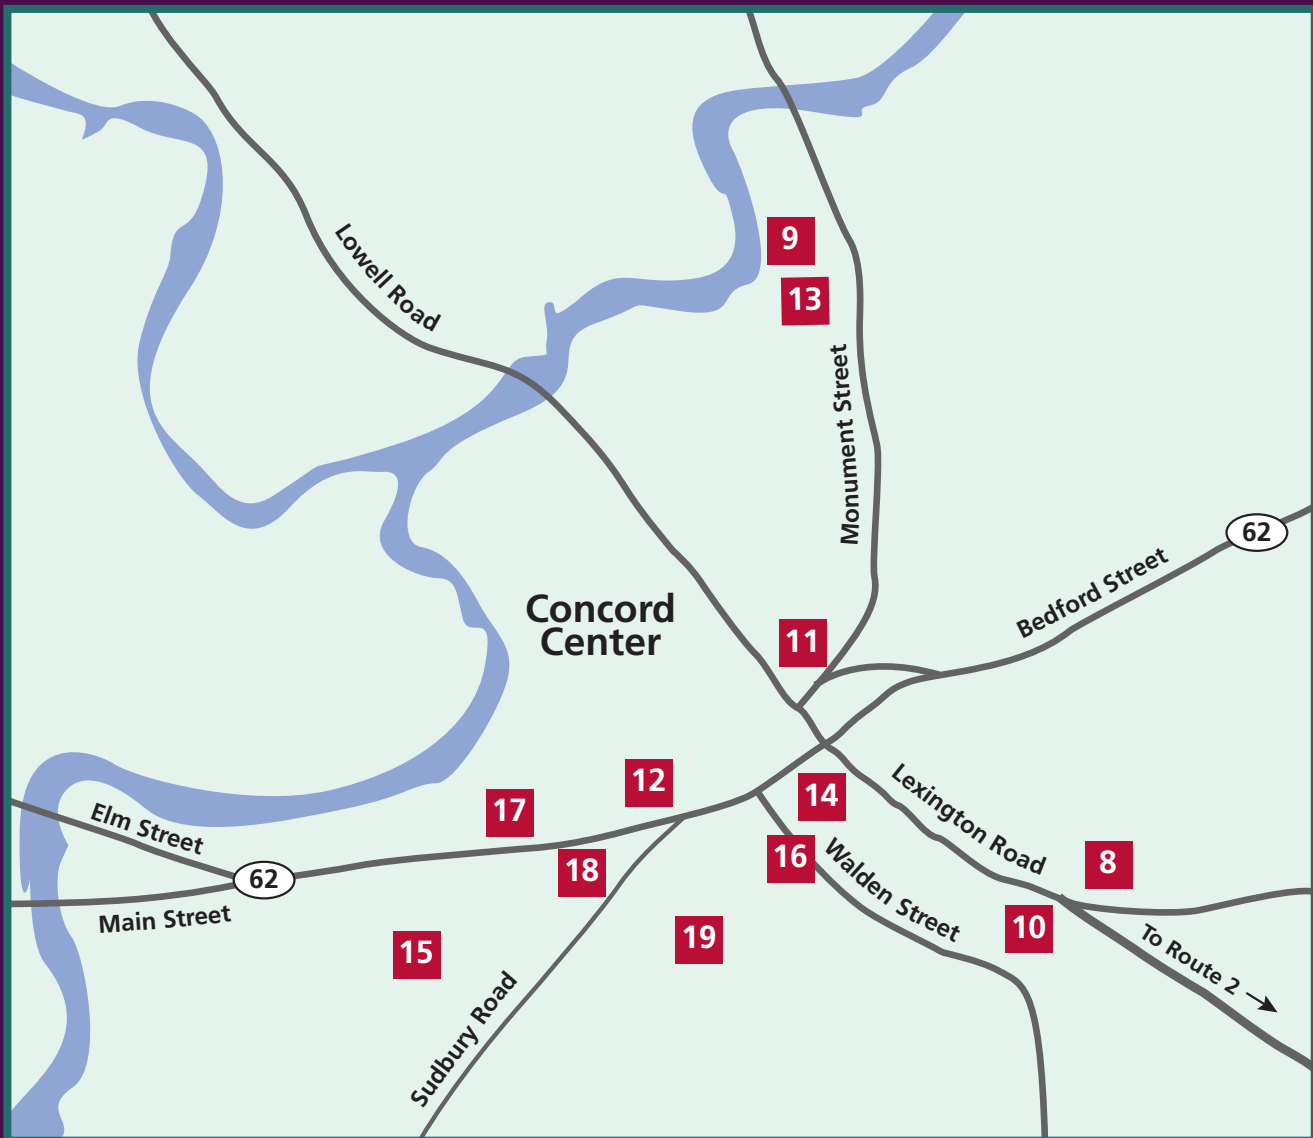

Newbury Court in Concord Right in the Middle of Everything

1. Emerson Hospital
2. Walden Pond
3. Concord Country Club
4. Nashawtuc Country Club
5. Shops in West Concord

6. Commuter Rail Depot - West Concord
7. Libraries - West Concord

Newbury Court in Concord

Concord Center

Newbury Court in Concord

Right in the Middle of Everything

Concord Center Close-up

- | | | | |
|-----|--------------------------------------|-----|-------------------------------|
| 8. | Orchard House | 14. | Shops in Concord Center |
| 9. | Old North Bridge | 15. | Commuter Rail Depot - Concord |
| 10. | Concord Museum | 16. | Concord Players |
| 11. | Colonial Inn | 17. | Concord Academy |
| 12. | Chamber of Commerce Visitor's Center | 18. | Library - Concord Center |
| 13. | The Old Manse | 19. | Emerson Umbrella |