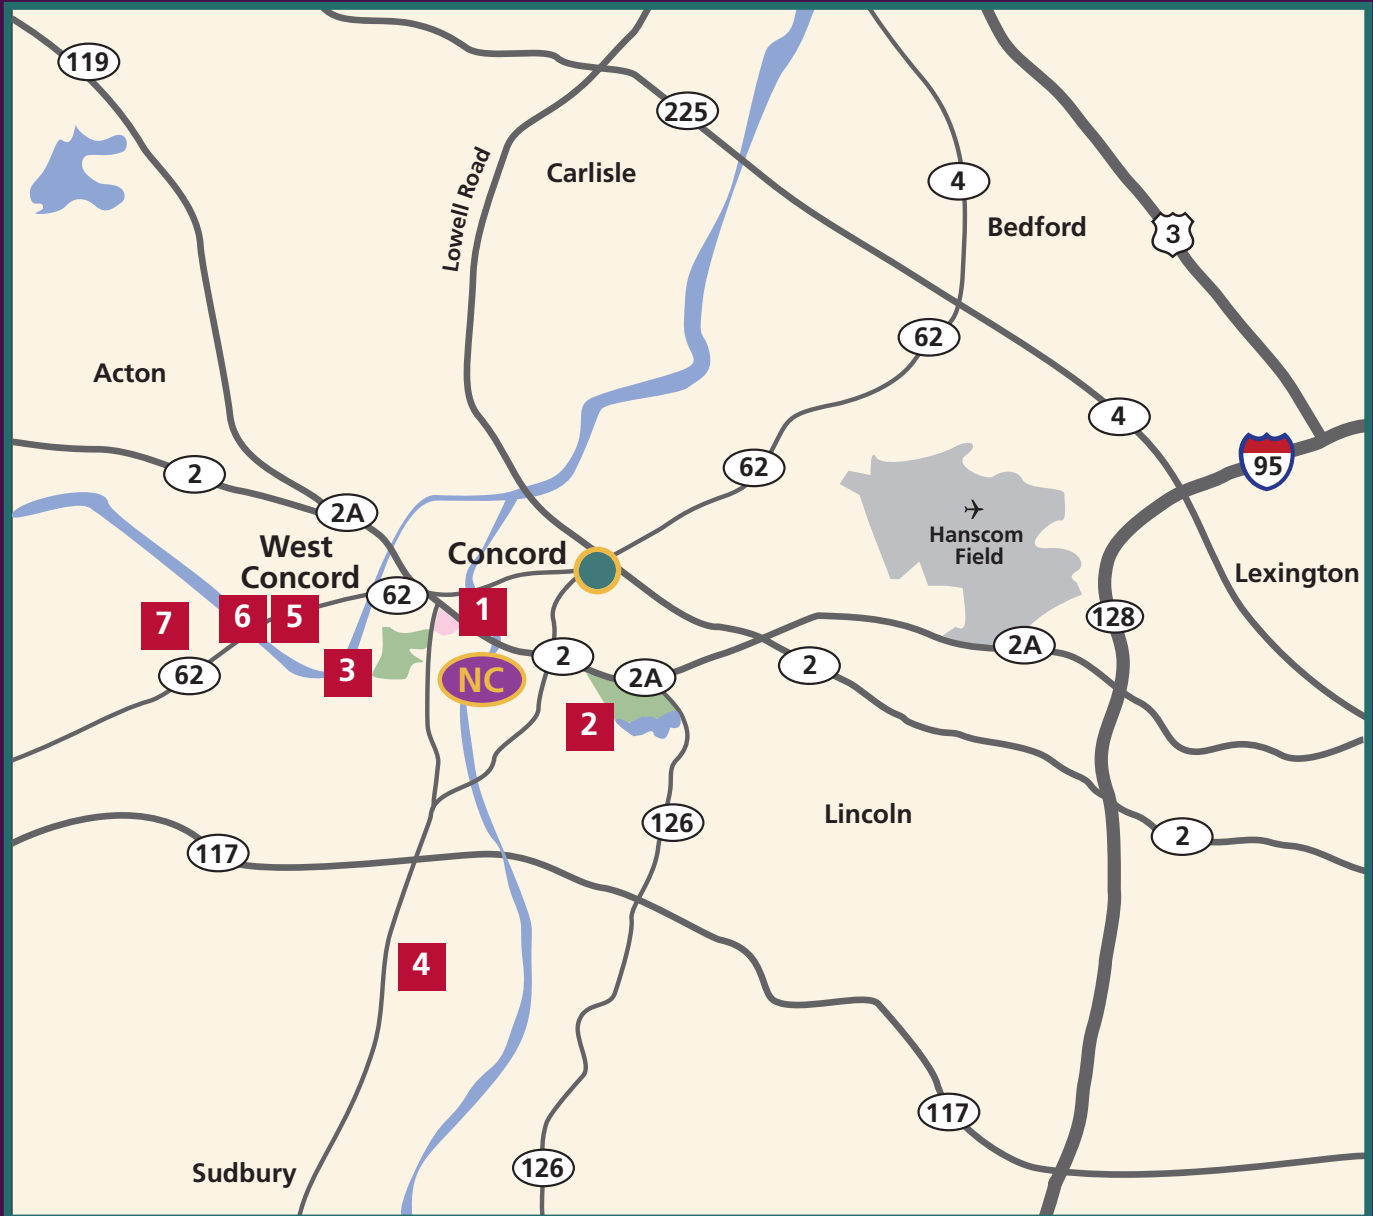

Newbury Court in Concord Right in the Middle of Everything

1. Emerson Hospital
2. Walden Pond
3. Concord Country Club
4. Nashawtuc Country Club
5. Shops in West Concord

6. Commuter Rail Depot - West Concord
7. Libraries - West Concord

Newbury Court in Concord

Concord Center

Newbury Court in Concord

Right in the Middle of Everything

Concord Center Close-up

- | | | | |
|-----|--------------------------------------|-----|-------------------------------|
| 8. | Orchard House | 14. | Shops in Concord Center |
| 9. | Old North Bridge | 15. | Commuter Rail Depot - Concord |
| 10. | Concord Museum | 16. | Concord Players |
| 11. | Colonial Inn | 17. | Concord Academy |
| 12. | Chamber of Commerce Visitor's Center | 18. | Library - Concord Center |
| 13. | The Old Manse | 19. | Emerson Umbrella |