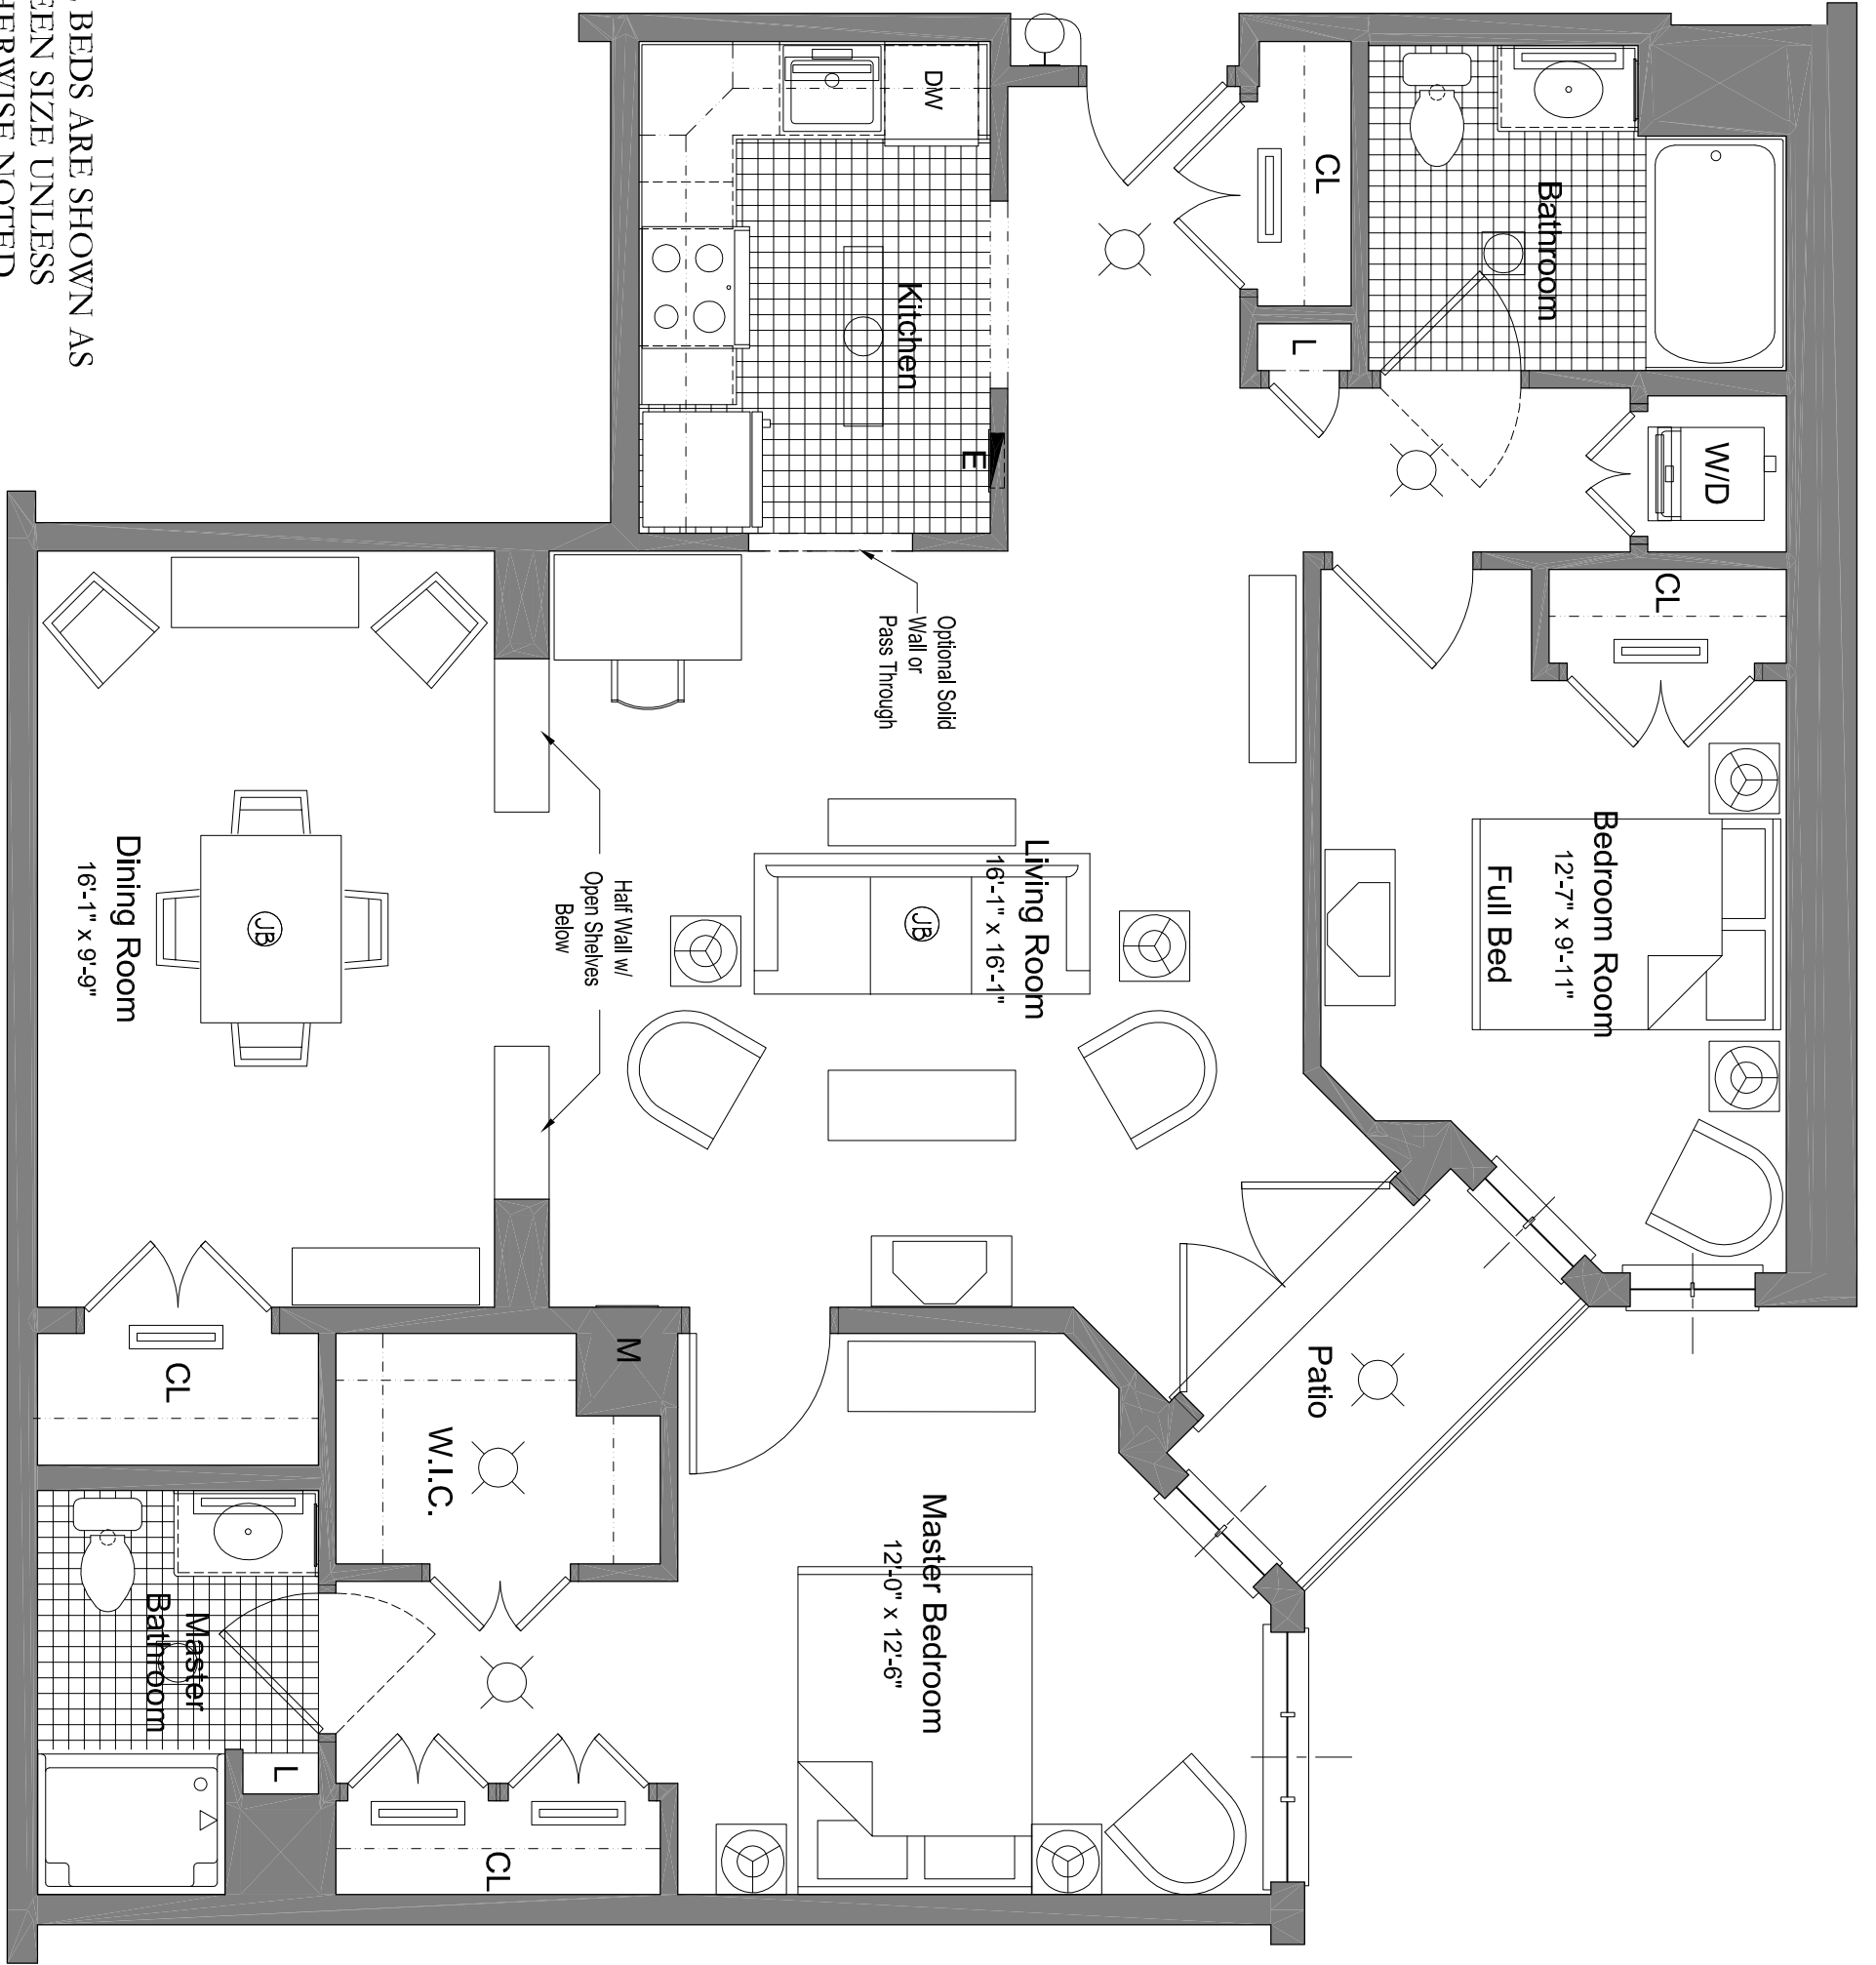

ALL BEDS ARE SHOWN AS
QUEEN SIZE UNLESS
OTHERWISE NOTED.

Brooks - Two Bedroom

Scale: 1/4" = 1'-0"

1,020 SQ. FT.
Unit Number: 224, 324, 424

Actual unit S.F and configuration may differ due to structural and/or mechanical layout changes during construction.